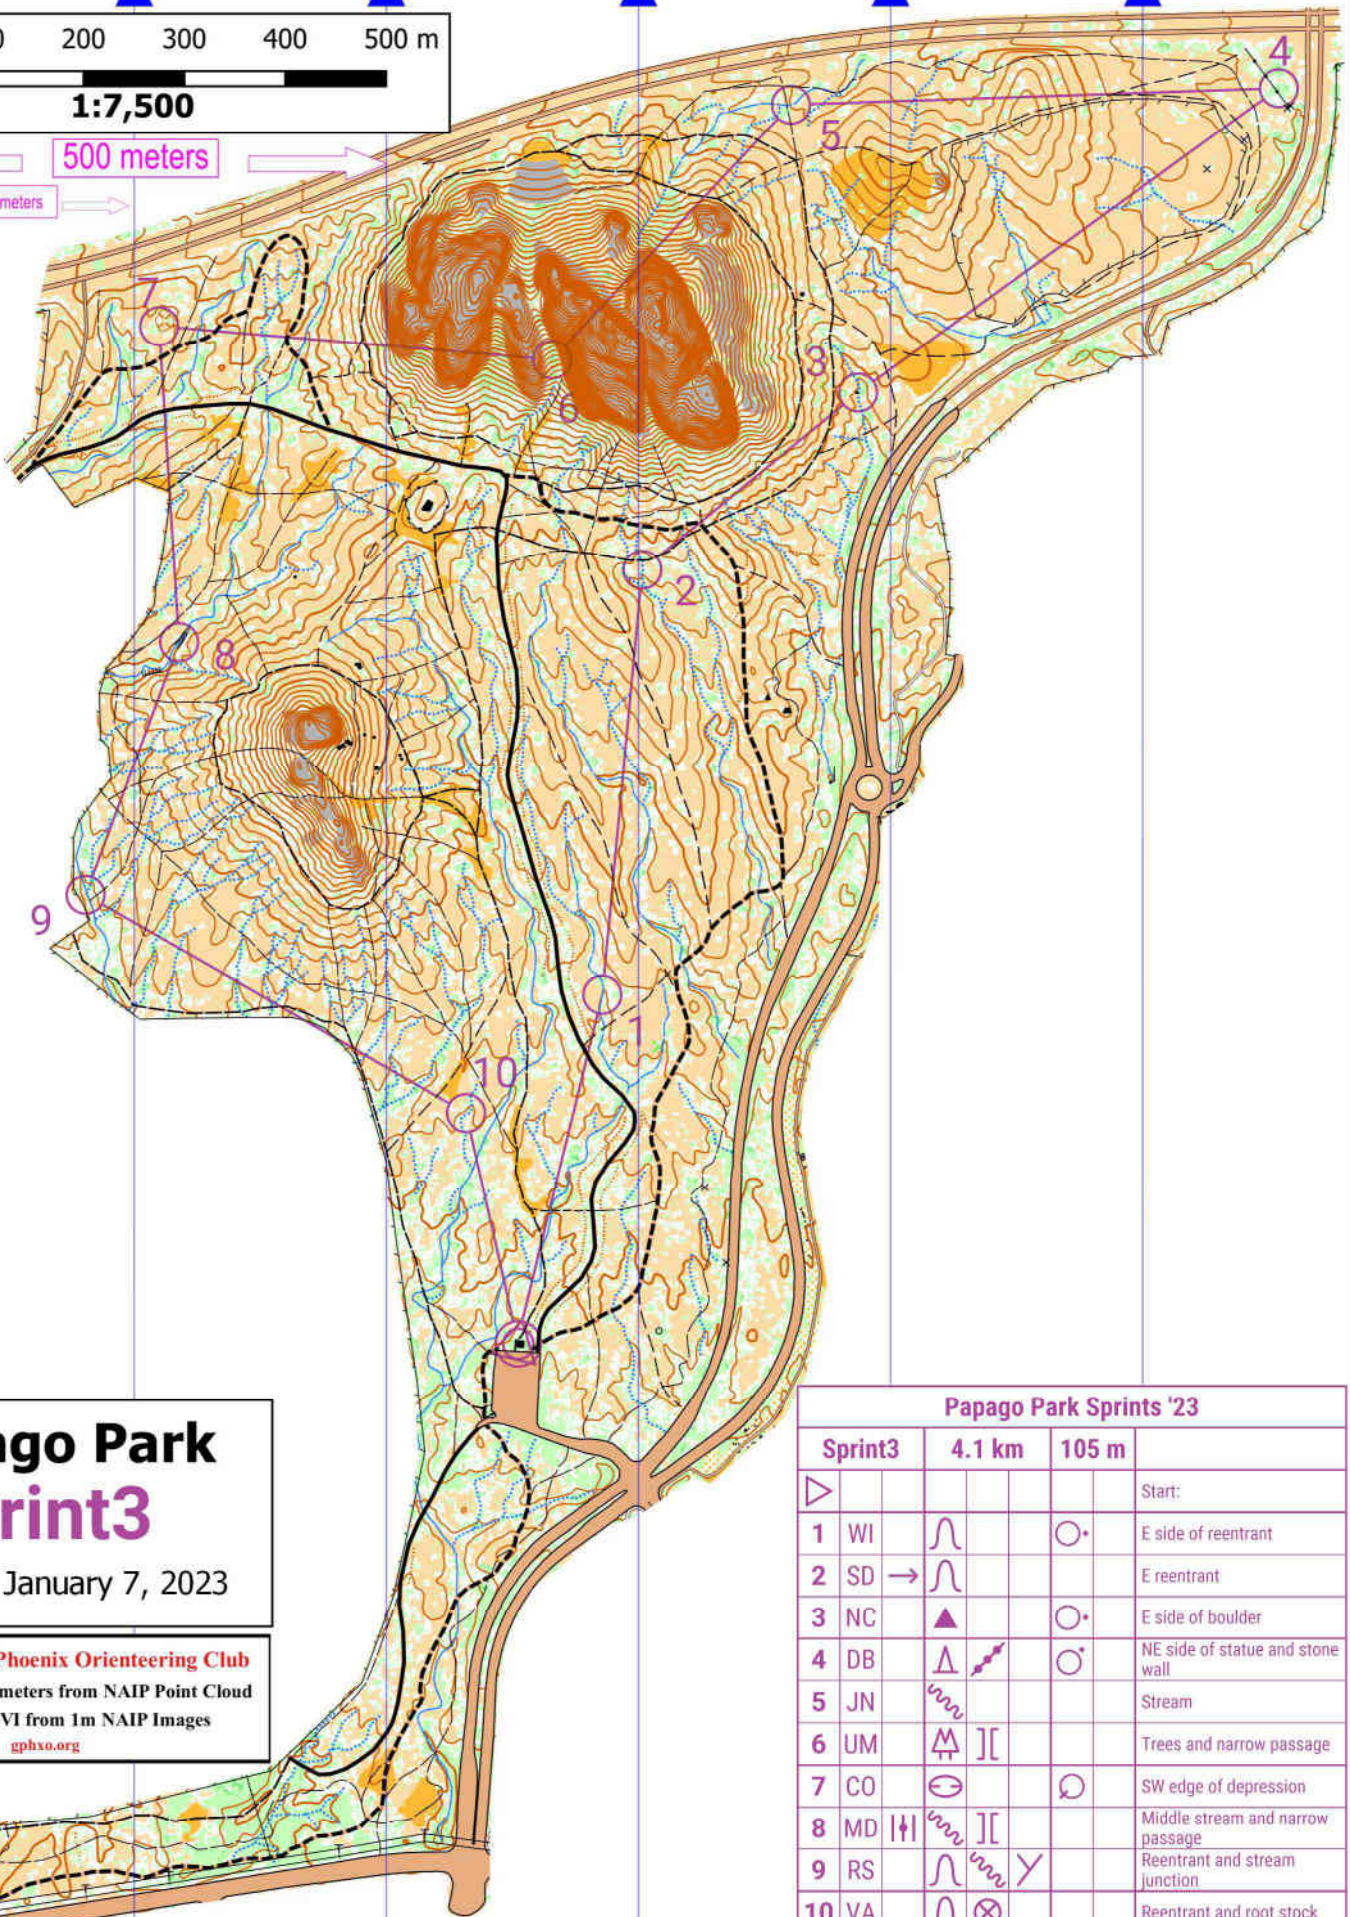

500 meters
250 meters

Papago Park Sprint3

Saturday, January 7, 2023

©2022 - Greater Phoenix Orienteering Club
Contour Interval: 2 meters from NAIP Point Cloud
Vegetation: NDVI from 1m NAIP Images
gphxo.org

Papago Park Sprints '23

Sprint3	4.1 km	105 m	
▶			Start:
1 WI			E side of reentrant
2 SD →			E reentrant
3 NC			E side of boulder
4 DB			NE side of statue and stone wall
5 JN			Stream
6 UM			Trees and narrow passage
7 CO			SW edge of depression
8 MD			Middle stream and narrow passage
9 RS			Reentrant and stream junction
10 VA			Reentrant and root stock
	230 m		Navigate 230 m to finish